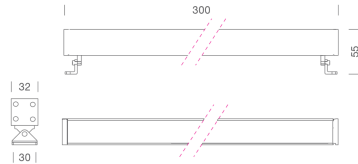

MINI CORNICHE 300 WALL 9.5W 4K 40D 24V GREY

841136806

GREY

4000°K / Ra80

EMISSION: 40° / WALL WASHER

REMOTE CONTROL GEAR

IP65 / IK5

POWER: 9W

VOLTAGE: 24V

LED LUMENS: 1170lm

DELIVERED LUMENS: 729lm

SYSTEM POWER: 9.5W

SYSTEM EFFICACY: 76.74lm/W

Control Gear

8956074	ALIMENTATORE 24V DC 150W IP67
---------	-------------------------------

Components