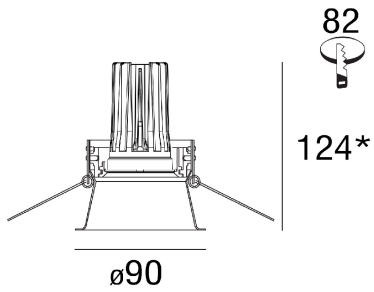

---

IP20

---

HOLE SIZE: 82mm ROUND

---

\*Height with Hero Pro II

---

**Options**