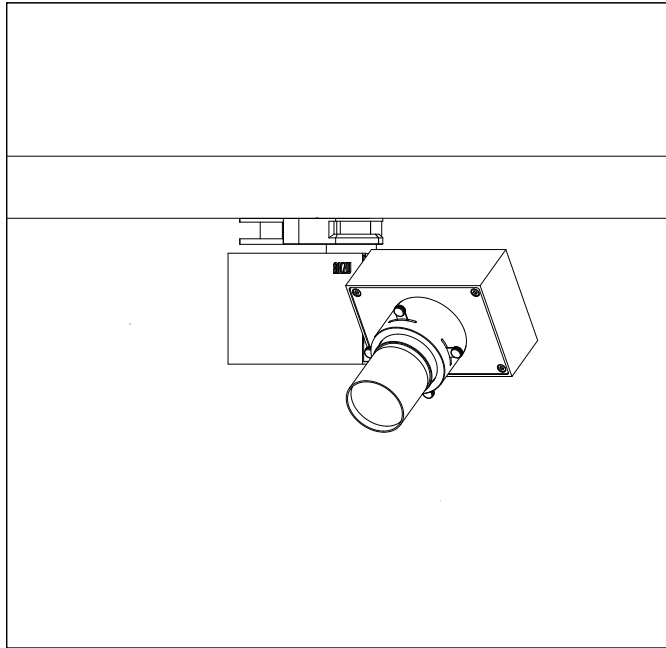

DUX A3 Framing Projector

Product Data Sheet

664079.000

Technical Data

Light source: LED
 Wattage: 12W
 Voltage: 220-240VAC
 Nominal luminous flux: 1310lm
 Beam angle: max 36°
 Color temperature: 4000K, neutral white
 Color Rendering Index: 85
 SDCM: <2

Technical Characteristics

Protection degree: IP20 (EN60598)
 Insulation class: Class I (EN60598)

Production Description

Housing and bracket: cast aluminium, powder-coated, black. 0°- 270° tilt.
 Bracket rotatable through 360° on 3-circuit adapter.
 3-circuit adapter: plastic.
 Including electronic control, DALI Plug & Play.
 Replaceable LED module: chip on board.
 Weight: 0.70kg

Dimension

Lighting Distribution Planning Data

H(m)	D(m)	E(lx)
1.0	0.46	242
1.5	0.68	107
2.0	0.92	60
2.5	1.15	38
3.0	1.37	26

All data, images, and specifications are for reference only and may be changed due to product improvement without prior notice.