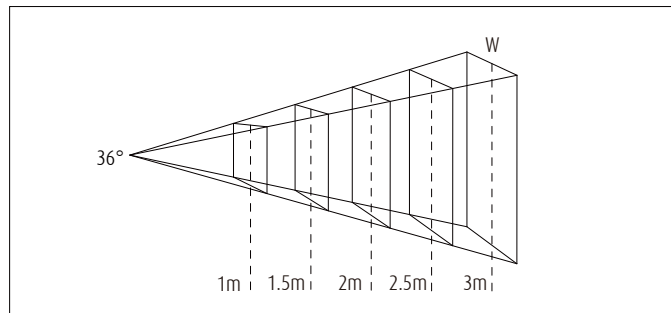

Technical Characteristics

Protection degree: IP20 (EN60598)
 Insulation class: Class I (EN60598)

Production Description

Housing and bracket: cast aluminium, powder-coated, black. 0°- 270° tilt.
 Bracket rotatable through 360° on 3-circuit adapter.
 3-circuit adapter: plastic.
 Including electronic control, DALI Plug & Play.
 Replaceable LED module: chip on board.
 Weight: 0.70kg

Dimension

Lighting Distribution Planning Data

H(m)	D(m)	E(lx)
1.0	0.46	242
1.5	0.68	107
2.0	0.92	60
2.5	1.15	38
3.0	1.37	26

All data, images, and specifications are for reference only and may be changed due to product improvement without prior notice.