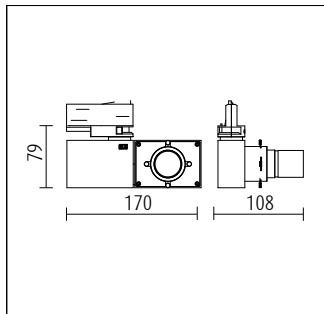

Technical Characteristics

Protection degree: IP20 (EN60598)
 Insulation class: Class I (EN60598)

Production Description

Housing and bracket: cast aluminium, powder-coated, black. 0°- 270° tilt.
 Bracket rotatable through 360° on 3-circuit adapter.
 3-circuit adapter: plastic.
 Including electronic control, DALI Plug & Play.
 Replaceable LED module: chip on board.
 Weight: 0.70kg

Dimension

Lighting Distribution Planning Data

H(m)	D(m)	E(lx)
1.0	0.46	242
1.5	0.68	107
2.0	0.92	60
2.5	1.15	38
3.0	1.37	26

All data, images, and specifications are for reference only and may be changed due to product improvement without prior notice.