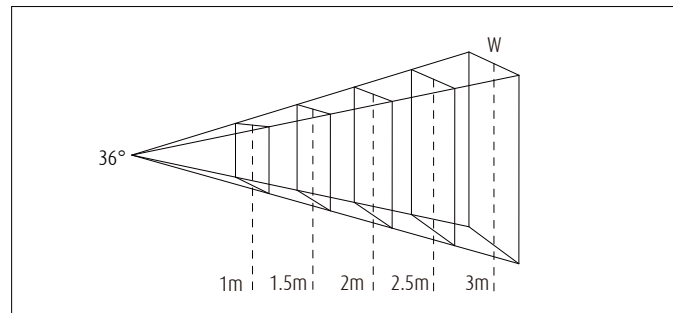

Technical Characteristics

Protection degree: IP20 (EN60598)
 Insulation class: Class I (EN60598)

Production Description

Housing and bracket: cast aluminium, powder-coated, black. 0°- 270° tilt.
 Bracket rotatable through 360° on 3-circuit adapter.
 3-circuit adapter: plastic.
 Including electronic control, DALI Plug & Play.
 Replaceable LED module: chip on board.
 Weight: 0.70kg

Dimension

Lighting Distribution Planning Data

H(m)	D(m)	E(lx)
1.0	0.46	242
1.5	0.68	107
2.0	0.92	60
2.5	1.15	38
3.0	1.37	26

All data, images, and specifications are for reference only and may be changed due to product improvement without prior notice.