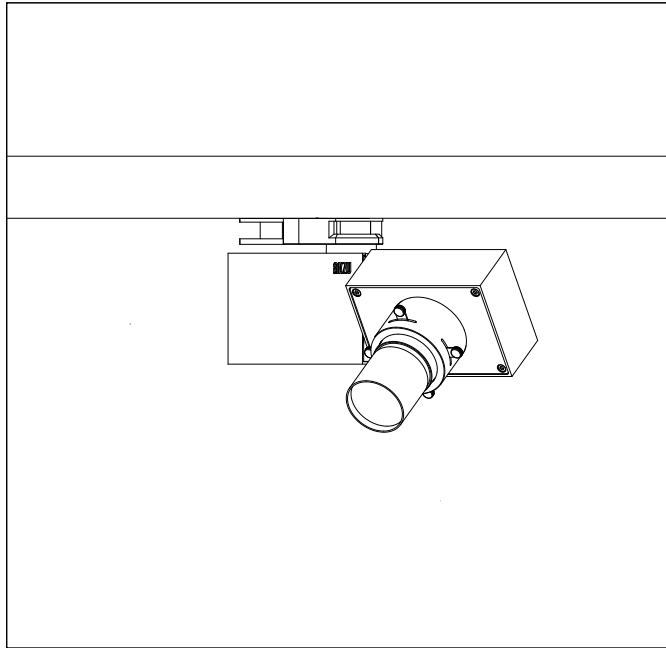

DUX A3 Framing Projector

Product Data Sheet

664078.000

Technical Data

Light source: LED
 Wattage: 12W
 Voltage: 220-240VAC
 Nominal luminous flux: 1310lm
 Beam angle: max 36°
 Color temperature: 4000K, neutral white
 Color Rendering Index: 85
 SDCM: <2

Technical Characteristics

Protection degree: IP20 (EN60598)
 Insulation class: Class I (EN60598)

Production Description

Housing and bracket: cast aluminium, powder-coated, black. 0°- 270° tilt.
 Bracket rotatable through 360° on 3-circuit adapter.
 3-circuit adapter: plastic.
 Including electronic control, DALI Plug & Play.
 Replaceable LED module: chip on board.
 Weight: 0.70kg

Dimension

Lighting Distribution Planning Data

H(m)	D(m)	E(lx)
1.0	0.46	242
1.5	0.68	107
2.0	0.92	60
2.5	1.15	38
3.0	1.37	26

All data, images, and specifications are for reference only and may be changed due to product improvement without prior notice.