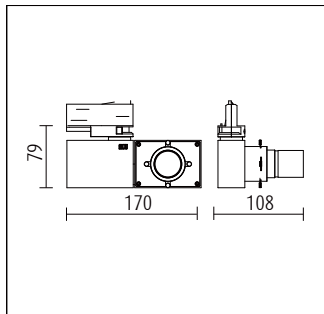

Technical Characteristics

Protection degree: IP20 (EN60598)
 Insulation class: Class I (EN60598)

Production Description

Housing and bracket: cast aluminium, powder-coated, black. 0°- 270° tilt.
 Bracket rotatable through 360° on 3-circuit adapter.
 3-circuit adapter: plastic.
 Including electronic control, DALI Plug & Play.
 Replaceable LED module: chip on board.
 Weight: 0.70kg

Dimension

Lighting Distribution Planning Data

H(m)	D(m)	E(lx)
1.0	0.46	219
1.5	0.68	96
2.0	0.92	54
2.5	1.15	34
3.0	1.37	24

All data, images, and specifications are for reference only and may be changed due to product improvement without prior notice.