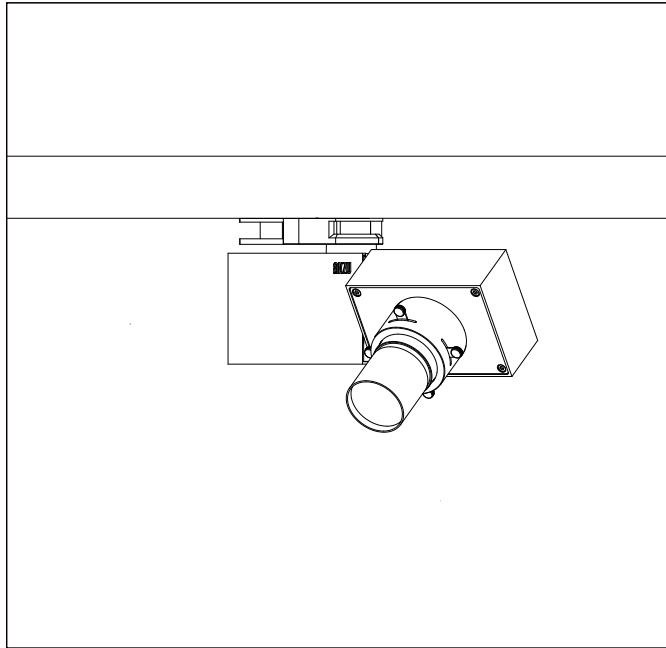

DUX A3 Framing Projector

Product Data Sheet

664028.000

Technical Data

Light source: LED
 Wattage: 12W
 Voltage: 220-240VAC
 Nominal luminous flux: 1240lm
 Beam angle: max 36°
 Color temperature: 3000K, warm white
 Color Rendering Index: 95
 SDCM: <2

Technical Characteristics

Protection degree: IP20 (EN60598)
 Insulation class: Class I (EN60598)

Production Description

Housing and bracket: cast aluminium, powder-coated, black. 0°- 270° tilt.
 Bracket rotatable through 360° on 3-circuit adapter.
 3-circuit adapter: plastic.
 Including electronic control, DALI Plug & Play.
 Replaceable LED module: chip on board.
 Weight: 0.70kg

Dimension

Lighting Distribution Planning Data

H(m)	D(m)	E(lx)
1.0	0.46	219
1.5	0.68	96
2.0	0.92	54
2.5	1.15	34
3.0	1.37	24

All data, images, and specifications are for reference only and may be changed due to product improvement without prior notice.