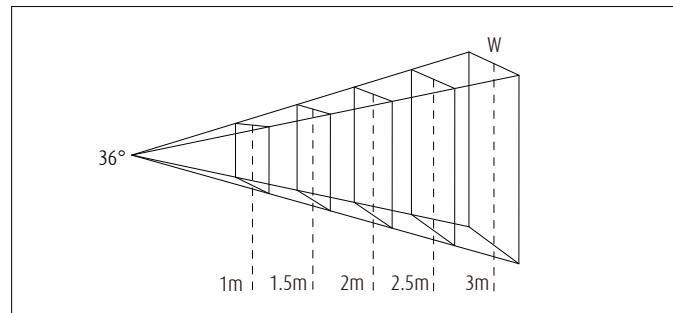

Technical Characteristics

Protection degree: IP20 (EN60598)
 Insulation class: Class I (EN60598)

Production Description

Housing and bracket: cast aluminium, powder-coated, black. 0°- 270° tilt.
 Bracket rotatable through 360° on 3-circuit adapter.
 3-circuit adapter: plastic.
 Including electronic control, DALI Plug & Play.
 Replaceable LED module: chip on board.
 Weight: 0.70kg

Dimension

Lighting Distribution Planning Data

H(m)	D(m)	E(lx)
1.0	0.46	219
1.5	0.68	96
2.0	0.92	54
2.5	1.15	34
3.0	1.37	24

All data, images, and specifications are for reference only and may be changed due to product improvement without prior notice.