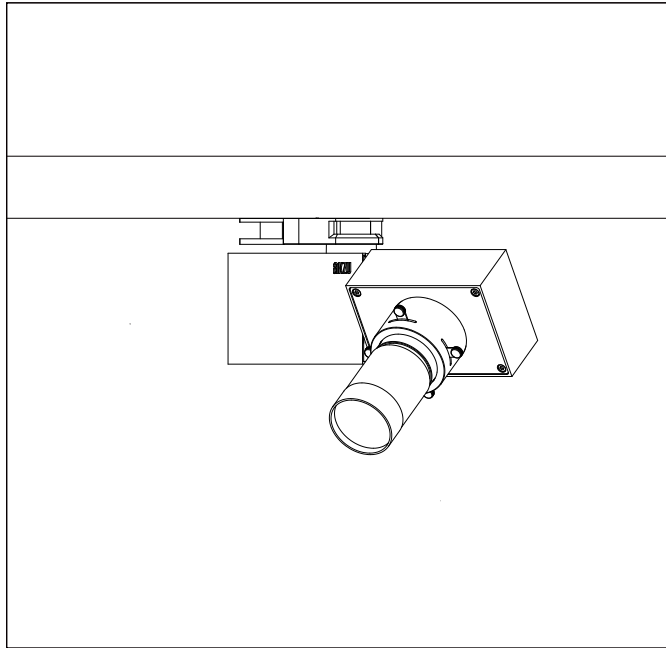

DUX A3 Framing Projector

Product Data Sheet

664016.000

Technical Data

Light source: LED
 Wattage: 12W
 Voltage: 220-240VAC
 Nominal luminous flux: 1240lm
 Beam angle: max 19°
 Color temperature: 3000K, warm white
 Color Rendering Index: 95
 SDCM: <2

Technical Characteristics

Protection degree: IP20 (EN60598)
 Insulation class: Class I (EN60598)

Production Description

Housing and bracket: cast aluminium, powder-coated, black. 0°- 270° tilt.
 Bracket rotatable through 360° on 3-circuit adapter.
 3-circuit adapter: plastic.
 Including electronic control, DALI Plug & Play.
 Replaceable LED module: chip on board.
 Weight: 0.70kg

Dimension

Lighting Distribution Planning Data

H(m)	D(m)	E(lx)
1.0	0.23	833
1.5	0.35	370
2.0	0.47	208
2.5	0.59	132
3.0	0.71	92

All data, images, and specifications are for reference only and may be changed due to product improvement without prior notice.