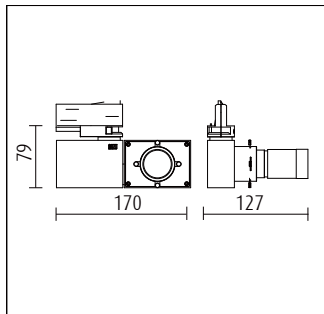

DUX A3 Framing Projector

Product Data Sheet

664016.000

Technical Data

Light source: LED
 Wattage: 12W
 Voltage: 220-240VAC
 Nominal luminous flux: 1240lm
 Beam angle: max 19°
 Color temperature: 3000K, warm white
 Color Rendering Index: 95
 SDCM: <2

Technical Characteristics

Protection degree: IP20 (EN60598)
 Insulation class: Class I (EN60598)

Production Description

Housing and bracket: cast aluminium, powder-coated, black. 0°- 270° tilt.
 Bracket rotatable through 360° on 3-circuit adapter.
 3-circuit adapter: plastic.
 Including electronic control, DALI Plug & Play.
 Replaceable LED module: chip on board.
 Weight: 0.70kg

Dimension

Lighting Distribution Planning Data

H(m)	D(m)	E(lx)
1.0	0.23	833
1.5	0.35	370
2.0	0.47	208
2.5	0.59	132
3.0	0.71	92

All data, images, and specifications are for reference only and may be changed due to product improvement without prior notice.