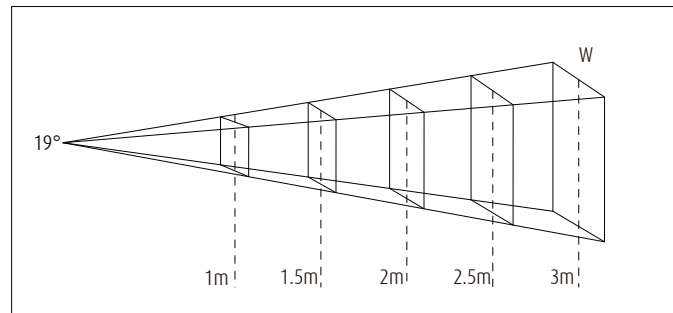

Technical Characteristics

Protection degree: IP20 (EN60598)
 Insulation class: Class I (EN60598)

Production Description

Housing and bracket: cast aluminium, powder-coated, black. 0°- 270° tilt.
 Bracket rotatable through 360° on 3-circuit adapter.
 3-circuit adapter: plastic.
 Including electronic control, DALI Plug & Play.
 Replaceable LED module: chip on board.
 Weight: 0.70kg

Dimension

Lighting Distribution Planning Data

H(m)	D(m)	E(lx)
1.0	0.23	833
1.5	0.35	370
2.0	0.47	208
2.5	0.59	132
3.0	0.71	92

All data, images, and specifications are for reference only and may be changed due to product improvement without prior notice.