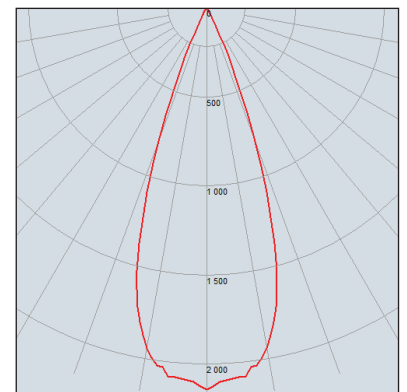

PICO STARR

IP20

2700K CRI>95	3000K CRI>95	4000K CRI>95
9.3W / 856lm / 250mA	9.3W / 896lm / 250mA	9.3W / 901lm / 250mA
36°	36°	36°
LL-9305-2736-	LL-9305-3036-	LL-9305-4036-
WW / BB / WB		
L70 >72,000HRS		

Cut out ø60mm

BLACK BLACK

WHITE BLACK

DRIVERS

250mA Phase cut	250mA DALI
LL-9300-PSU	123403/250/FP

OPTIONS

Trimless Frame	15°	24°	60°
LL-9300-KIT	LL-9302-15	LL-9302-24	LL-9302-60

ACCESSORIES

Honeycomb Lens	Linear Spread Lens	Spread Lens	Chrome Reflector	Matt Gold Reflector
LL-9301-HC	LL-9301-LSL	LL-9301-SL	LL-9305-REF-C	LL-9305-REF-MG