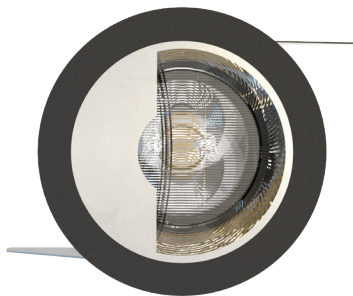

DRIVERS

250mA Phase cut	250mA DALI
LL-9300-PSU	123403/250/FP

OPTIONS

Trimless Frame	15°	24°	60°
LL-9300-KIT	LL-9302-15	LL-9302-24	LL-9302-60

TRIMLESS KIT INSTALLATION

1. Cut out ø75mm
2. Insert the trimless frame
3. Screw the frame in place with self-tapping screws
4. Plaster and paint

Even Illumination

Pico Starr wallwasher is designed to illuminate walls with an even wash of light creating depth within a room.

PICO STARR WALLWASHER

IP20

2700K CRI>95	3000K CRI>95	4000K CRI>95
9.3W / 853lm / 250mA	9.3W / 896lm / 250mA	9.3W / 901lm / 250mA
Wallwasher	Wallwasher	Wallwasher
LL-9315-2715-	LL-9315-3015-	LL-9315-4015-
WW / BB		
L70 >72,000HRS		