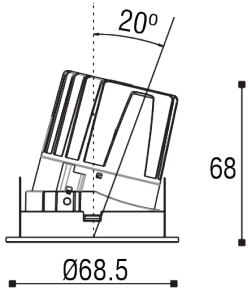

PICO STARR ADJUSTABLE

IP20