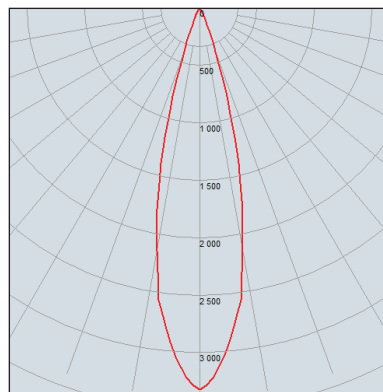

PICO STARR

IP20

2700K CRI>95	3000K CRI>95	4000K CRI>95
9.3W / 856lm / 250mA	9.3W / 896lm / 250mA	9.3W / 901lm / 250mA
36°	36°	36°
LL-9305-2736-	LL-9305-3036-	LL-9305-4036-
WW / BB / WB		
L70 >72,000HRS		

Cut out ø60mm

BLACK BLACK

WHITE BLACK

DRIVERS

250mA Phase cut	250mA DALI
LL-9300-PSU	123403/250/FP

OPTIONS

Trimless Frame	15°	24°	60°
LL-9300-KIT	LL-9302-15	LL-9302-24	LL-9302-60

ACCESSORIES

Honeycomb Lens	Linear Spread Lens	Spread Lens	Chrome Reflector	Matt Gold Reflector
LL-9301-HC	LL-9301-LSL	LL-9301-SL	LL-9305-REF-C	LL-9305-REF-MG