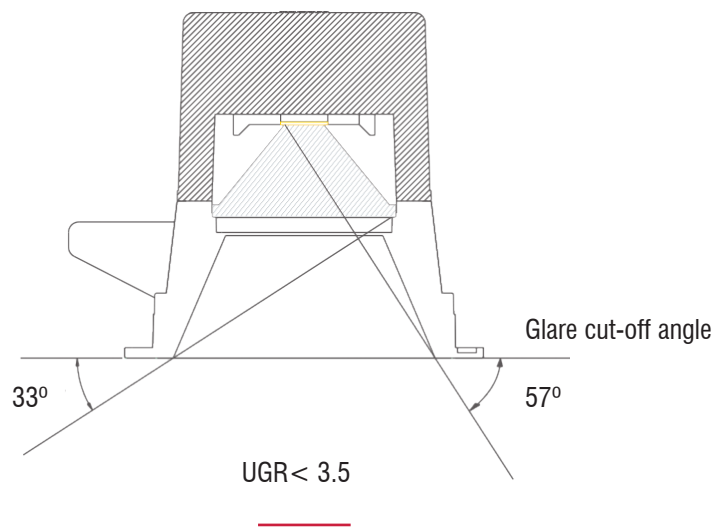

Adjustable

TRIMLESS FRAME

ACCESSORIES

Honeycomb

Linear Spread Lens

Spread Lens

SNOOT

WALLWASHER

Visual Comfort

A 57 degree cut-off angle and concave LED module ensure excellent glare control and uniformity of light.

PICO STARR

IP20

2700K CRI>95	3000K CRI>95	4000K CRI>95
9.3W / 856lm / 250mA	9.3W / 896lm / 250mA	9.3W / 901lm / 250mA
36°	36°	36°
LL-9305-2736-	LL-9305-3036-	LL-9305-4036-
WW / BB / WB		
L70 >72,000HRS		