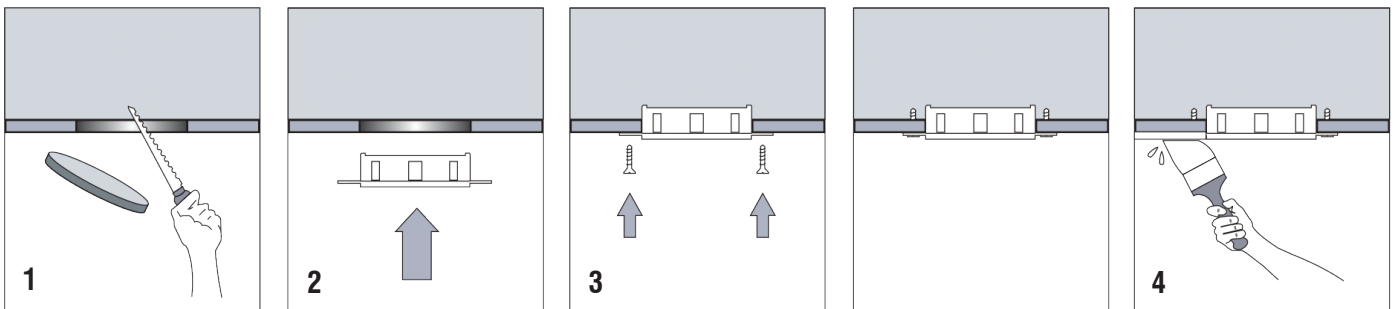

DRIVERS

250mA Phase cut	250mA DALI
LL-9300-PSU	123403/250/FP

OPTIONS

Trimless Frame	15°	24°	60°
LL-9300-KIT	LL-9302-15	LL-9302-24	LL-9302-60

TRIMLESS KIT INSTALLATION

1. Cut out ø75mm
2. Insert the trimless frame
3. Screw the frame in place with self-tapping screws
4. Plaster and paint