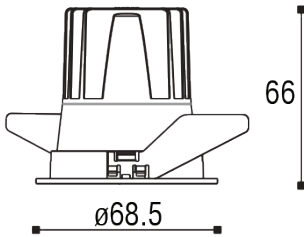

Even Illumination

Pico Starr wallwasher is designed to illuminate walls with an even wash of light creating depth within a room.

PICO STARR WALLWASHER

IP20

2700K CRI>95	3000K CRI>95	4000K CRI>95
9.3W / 853lm / 250mA	9.3W / 896lm / 250mA	9.3W / 901lm / 250mA
Wallwasher	Wallwasher	Wallwasher
LL-9315-2715-	LL-9315-3015-	LL-9315-4015-
WW / BB		
L70 >72,000HRS		