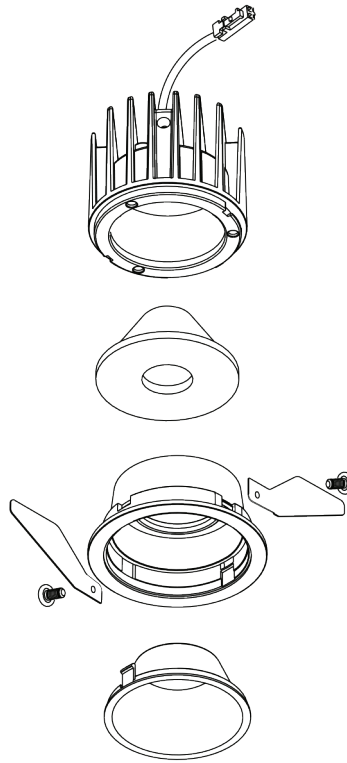

Versatility

The interchangeable and flexible design of the new Pico Starr allows for a multitude of installation options and finishes.