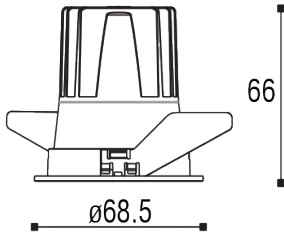

Visual Comfort

A 57 degree cut-off angle and concave LED module ensure excellent glare control and uniformity of light.

PICO STARR

IP20

2700K CRI>95	3000K CRI>95	4000K CRI>95
9.3W / 856lm / 250mA	9.3W / 896lm / 250mA	9.3W / 901lm / 250mA
36°	36°	36°
LL-9305-2736-	LL-9305-3036-	LL-9305-4036-
WW / BB / WB		
L70 >72,000HRS		