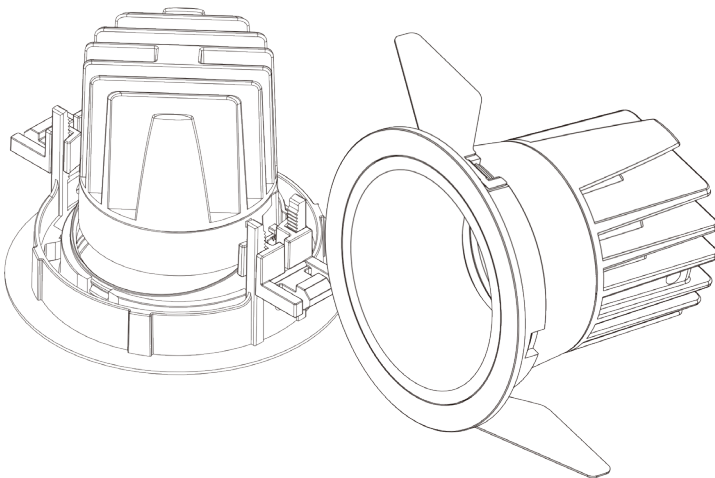

**PICO
STARR**

BY

INLITE

Miniaturisation

With a diameter of only 68.5mm the new Pico Starr is the perfect balance between size and performance.

PICO STARR

BY

INLITE

Versatility

The interchangeable and flexible design of the new Pico Starr allows for a multitude of installation options and finishes.

PICO STARR RANGE

LED MODULE

9.3W LED Module

LENSES

15°

24°