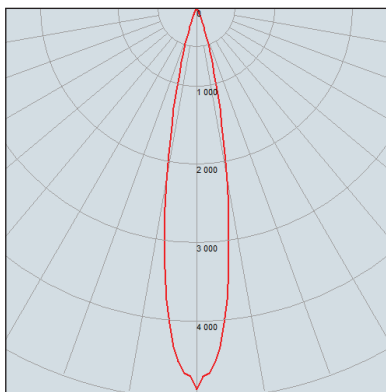

ACCESSORIES

Honeycomb Lens	Linear Spread Lens	Spread Lens	Chrome Reflector	Matt Gold Reflector
LL-9301-HC	LL-9301-LSL	LL-9301-SL	LL-9305-REF-C	LL-9305-REF-MG

15deg / 4878cd / 660lm