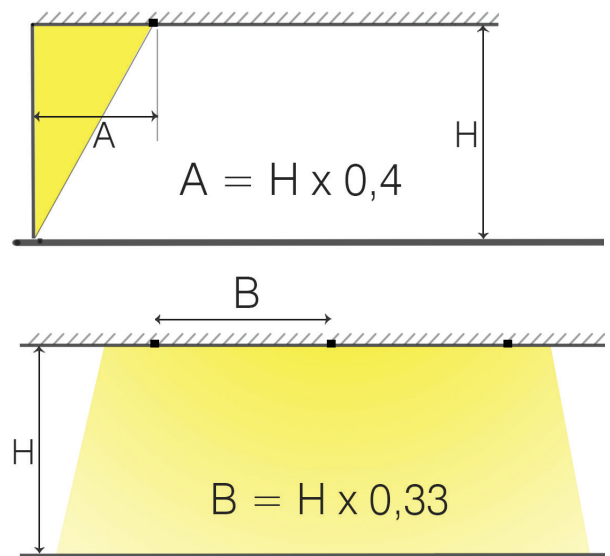

SPACING FORMULA