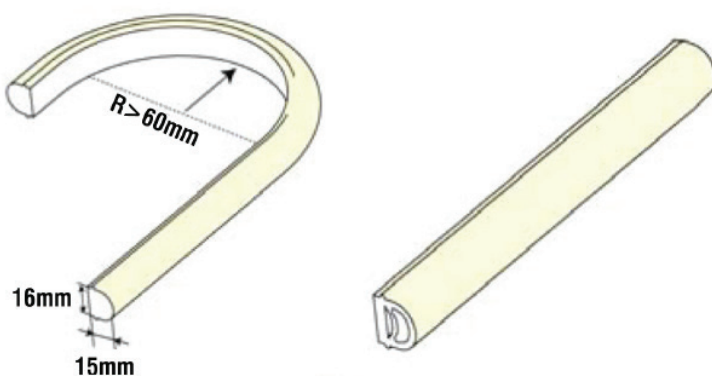

Neoline DOME

Technical Data

Product code:	LL-N300-30
Voltage:	24V
Output:	12w/m
Luminous flux:	800lm/m
Colour temperature:	3000K
Colour rendering index:	> 80
Cuttable:	42mm
Width:	16mm
Height:	15mm
Roll length:	15m
Bend direction:	Top
Bend radius:	>60mm
IP:	67
IK:	08
Warranty:	50,000HRS 5 Yr LED Warranty

Maximum run length with a power feed from one end is 15m.

Dimension **Neoline is made to order - modifications on site will void the Warranty.**

Neoline DOME

Components

DOME END CAP SET 2 PCS	LL-N300-EC
DOME 2 CORE PVC WIRE 500MM	LL-N300-WS-50

Options

DOME STRAIGHT PC CHANNEL 1M	LL-N300-AC
DOME FIXING CLIP 1PC	LL-N300-FC
UNI-BEND/ DOME IP68 CONNECTOR 1PC	N68-1

DOME STRAIGHT PC CHANNEL 1M / LL-N300-AC

DOME FIXING CLIP 1PC / LL-N300-FC